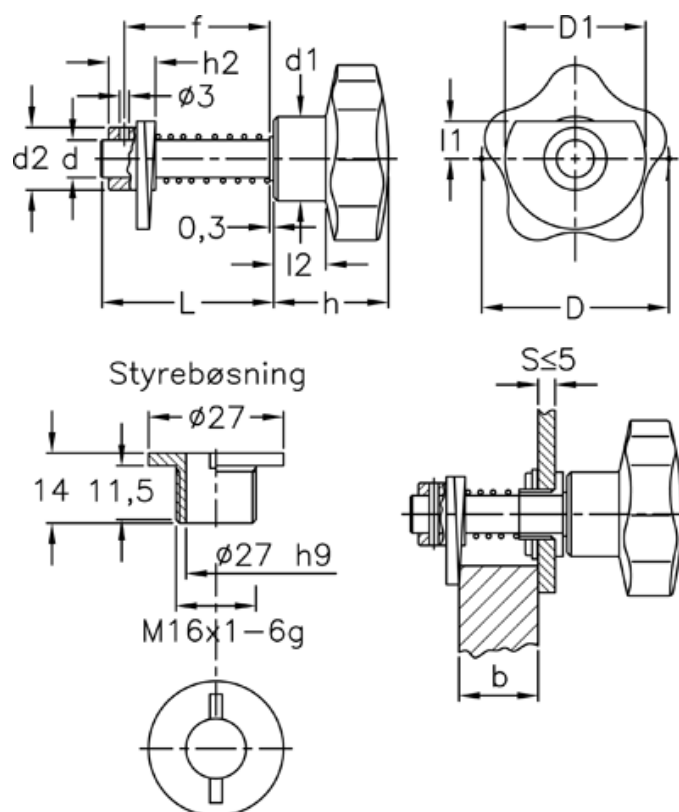

Article number: 2310068435

Description: E+G Latch-type knob
VCK.362/60-1+G-D-INOX

Measures

D = 60

d = 12

D1 = 45

d1 = 27

d2 = 20

f = S + b + 11 mm

h = 37

h2 = 15

Hole size = 16 H9

L = 46

l1 = 12

l2 = 17

S+b door thickness S=5 mm = 25-28,5